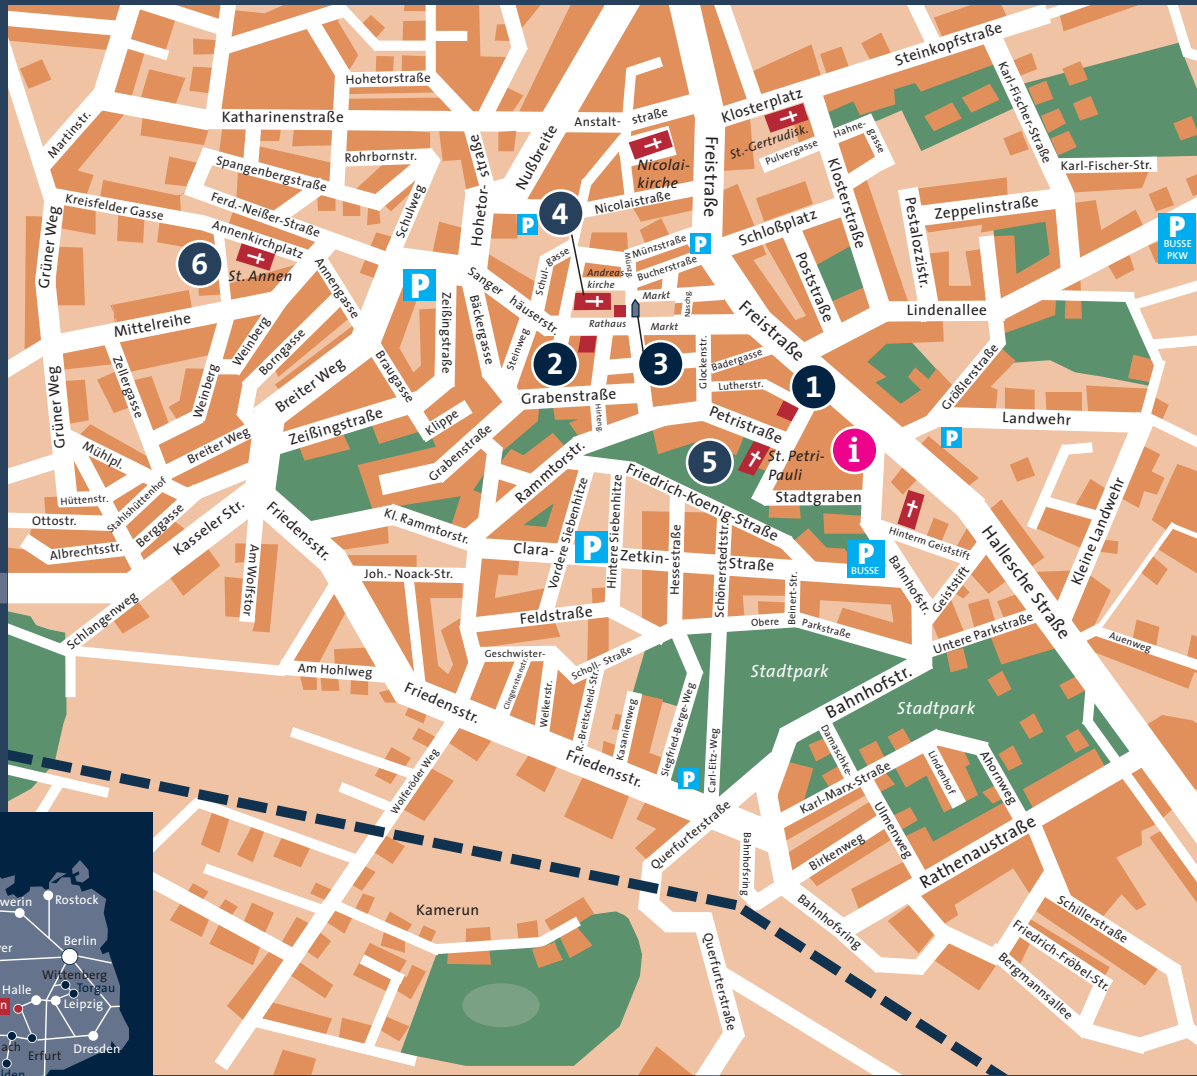

MAP OF LUTHERSTADT EISLEBEN

- ① The house where Martin Luther was born
- ② The museum "Luthers Sterbehause"
- ③ Luther memorial
- ④ Church of St. Andrew
- ⑤ Church of St. Peter and Paul
- ⑥ St. Anne's Church
- i** Tourism Association

B 80
Towards
Eisenach
Erfurt

B 180
Towards
Eisenach
Erfurt

B 80
Towards
Helfta Convent
Lutherstadt
Wittenberg
Halle
A 9 towards
Berlin–Munich